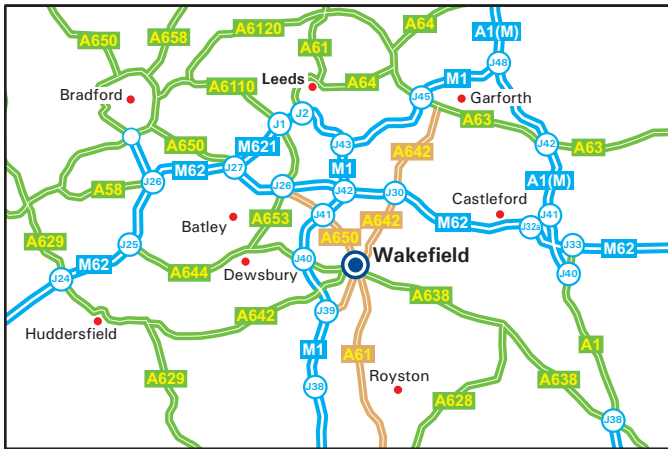

Chevin
HOUSING GROUP

Head Office
Harrison Street
Wakefield WF1 1PS
Tel: 01924 290949 - Fax: 01924 363595
www.chevinha.co.uk

From M1 South

Leave the M1 at junction 39 (signed Wakefield & A636). Continue on the A636 over three roundabouts. At the next roundabout, continue ahead onto Denby Dale Road. At the next roundabout, with the A638, take the third exit onto the A638 (Ings Road) - Keep to left hand lane. Turn left (road bears left) just before the second set of traffic lights. Turn left onto Grove Road. Bear right onto Thornhill Street. Take second right onto Harrison Street and we are located on the right (see inset).

From M1 North

Leave the M1 at junction 41 (signed Wakefield, Morley & A650). Join the A650, following signs for Wakefield. Continue on the A650 over two roundabouts. At the next roundabout, take the third exit onto the A61 (Leeds Road) - Keep to left hand lane. Turn left at the traffic lights remaining on the A61 (Leeds Road). Continue onto Northgate and over the next roundabout. At the next roundabout, take the second exit onto Marsh Way (A61). At the next roundabout, take the third exit onto Kirkgate. Turn left at the traffic lights onto George Street. Turn left onto Thornhill Street then take second left onto Harrison Street. We are located on the right (see inset).

By Train

Both Wakefield Westgate and Wakefield Kirkgate stations are within walking distance from our office.