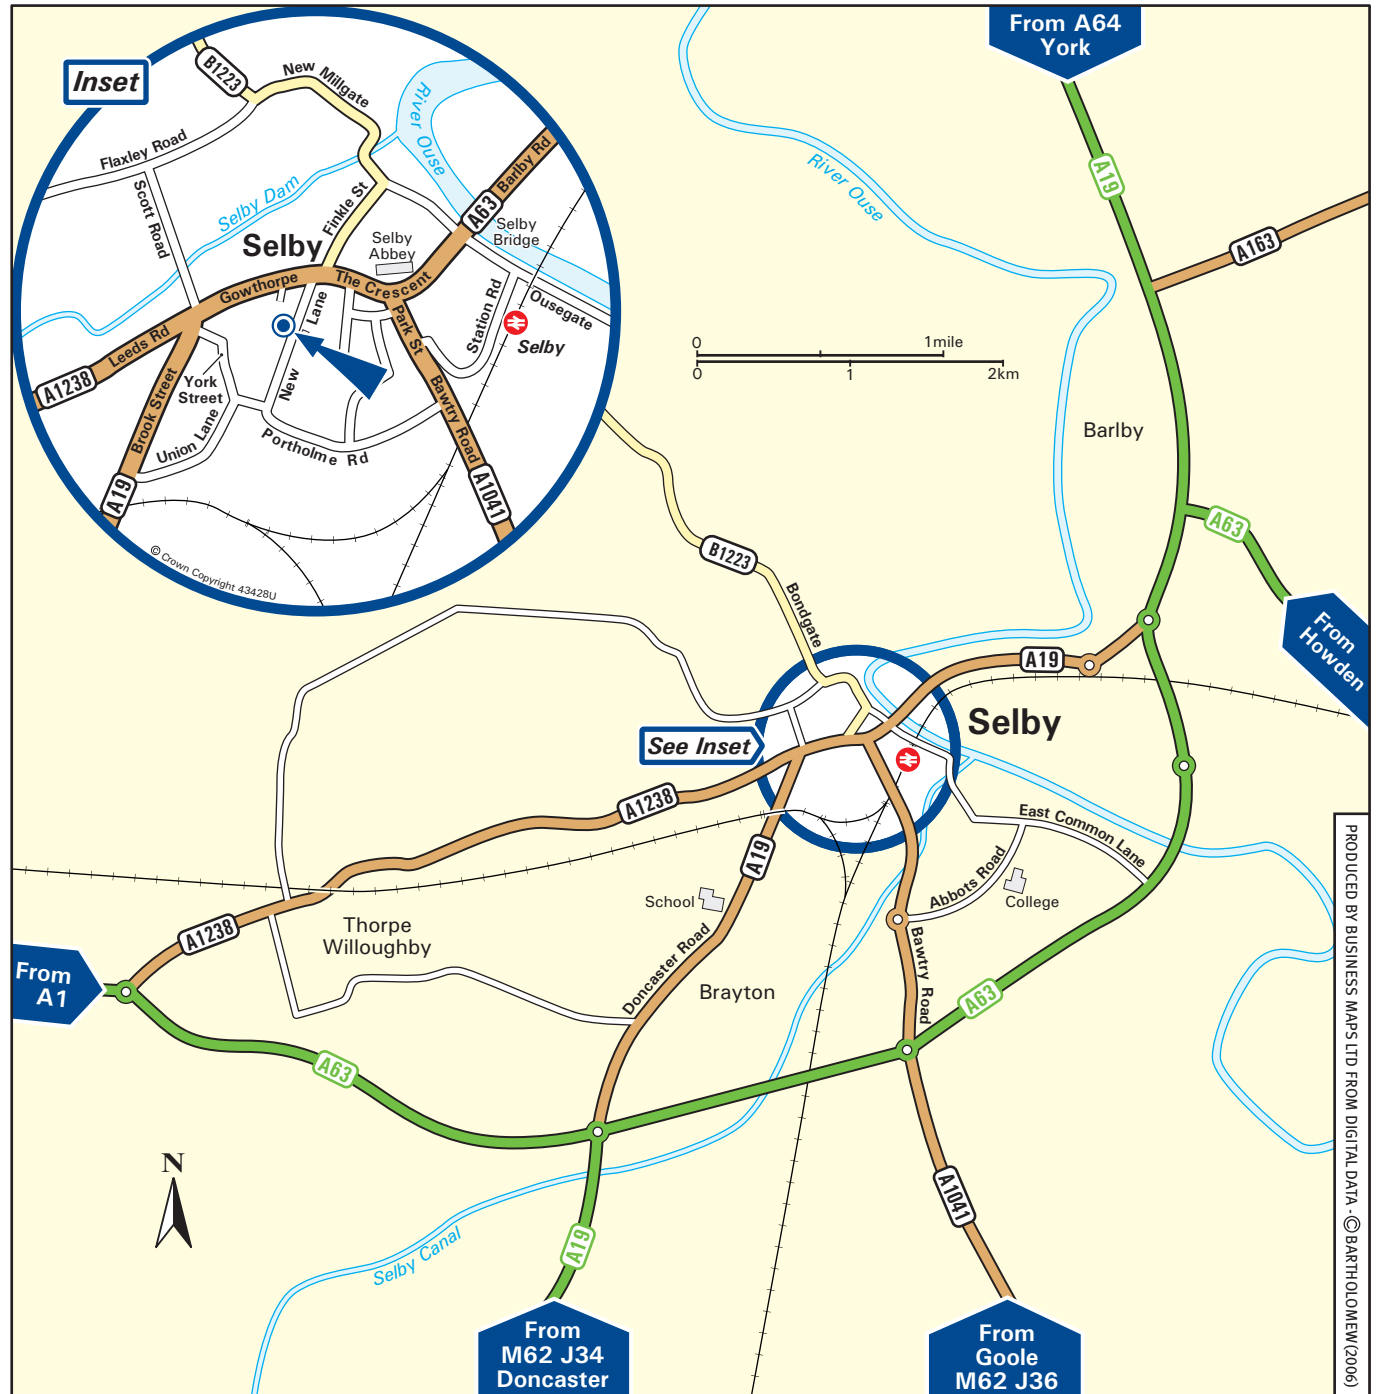

PRODUCED BY BUSINESS MAPS LTD FROM DIGITAL DATA. © BARTHOLOMEW (2006)