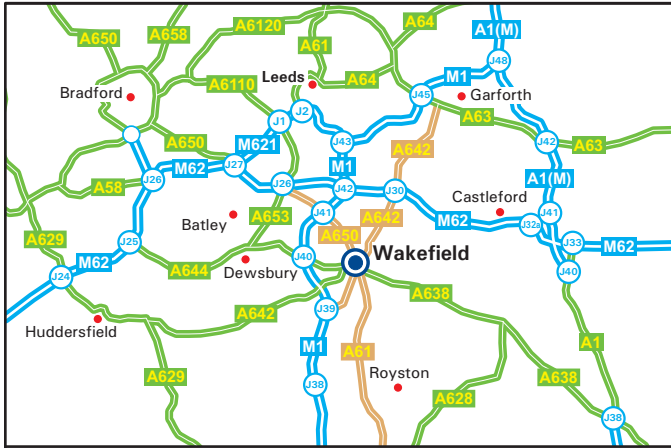

Charitable
A member of the Together Housing Group

Head Office
Harrison Street
Wakefield WF1 1PS
Tel: 01924 290949 - Fax: 01924 363595
www.chevinha.co.uk
www.togetherhousing.co.uk

From M1 South

Leave the M1 at junction 39 (signed Wakefield & A636). Continue on the A636 over three roundabouts. At the next roundabout, continue ahead onto Denby Dale Road. At the next roundabout, with the A638, take the third exit onto the A638 (Ings Road) - Keep to left hand lane. Turn left (road bears left) just before the second set of traffic lights. Turn left onto Grove Road. Bear right onto Thornhill Street. Take second right onto Harrison Street and we are located on the right (see inset).

From M1 North

Leave the M1 at junction 41 (signed Wakefield, Morley & A650). Join the A650, following signs for Wakefield. Continue on the A650 over two roundabouts. At the next roundabout, take the third exit onto the A61 (Leeds Road) - Keep to left hand lane. Turn left at the traffic lights remaining on the A61 (Leeds Road). Continue onto Northgate and over the next roundabout. At the next roundabout, take the second exit onto Marsh Way (A61). At the next roundabout, take the third exit onto Kirkgate. Turn left at the traffic lights onto George Street. Turn left onto Thornhill Street then take second left onto Harrison Street. We are located on the right (see inset).

By Train

Both Wakefield Westgate and Wakefield Kirkgate stations are within walking distance from our office.