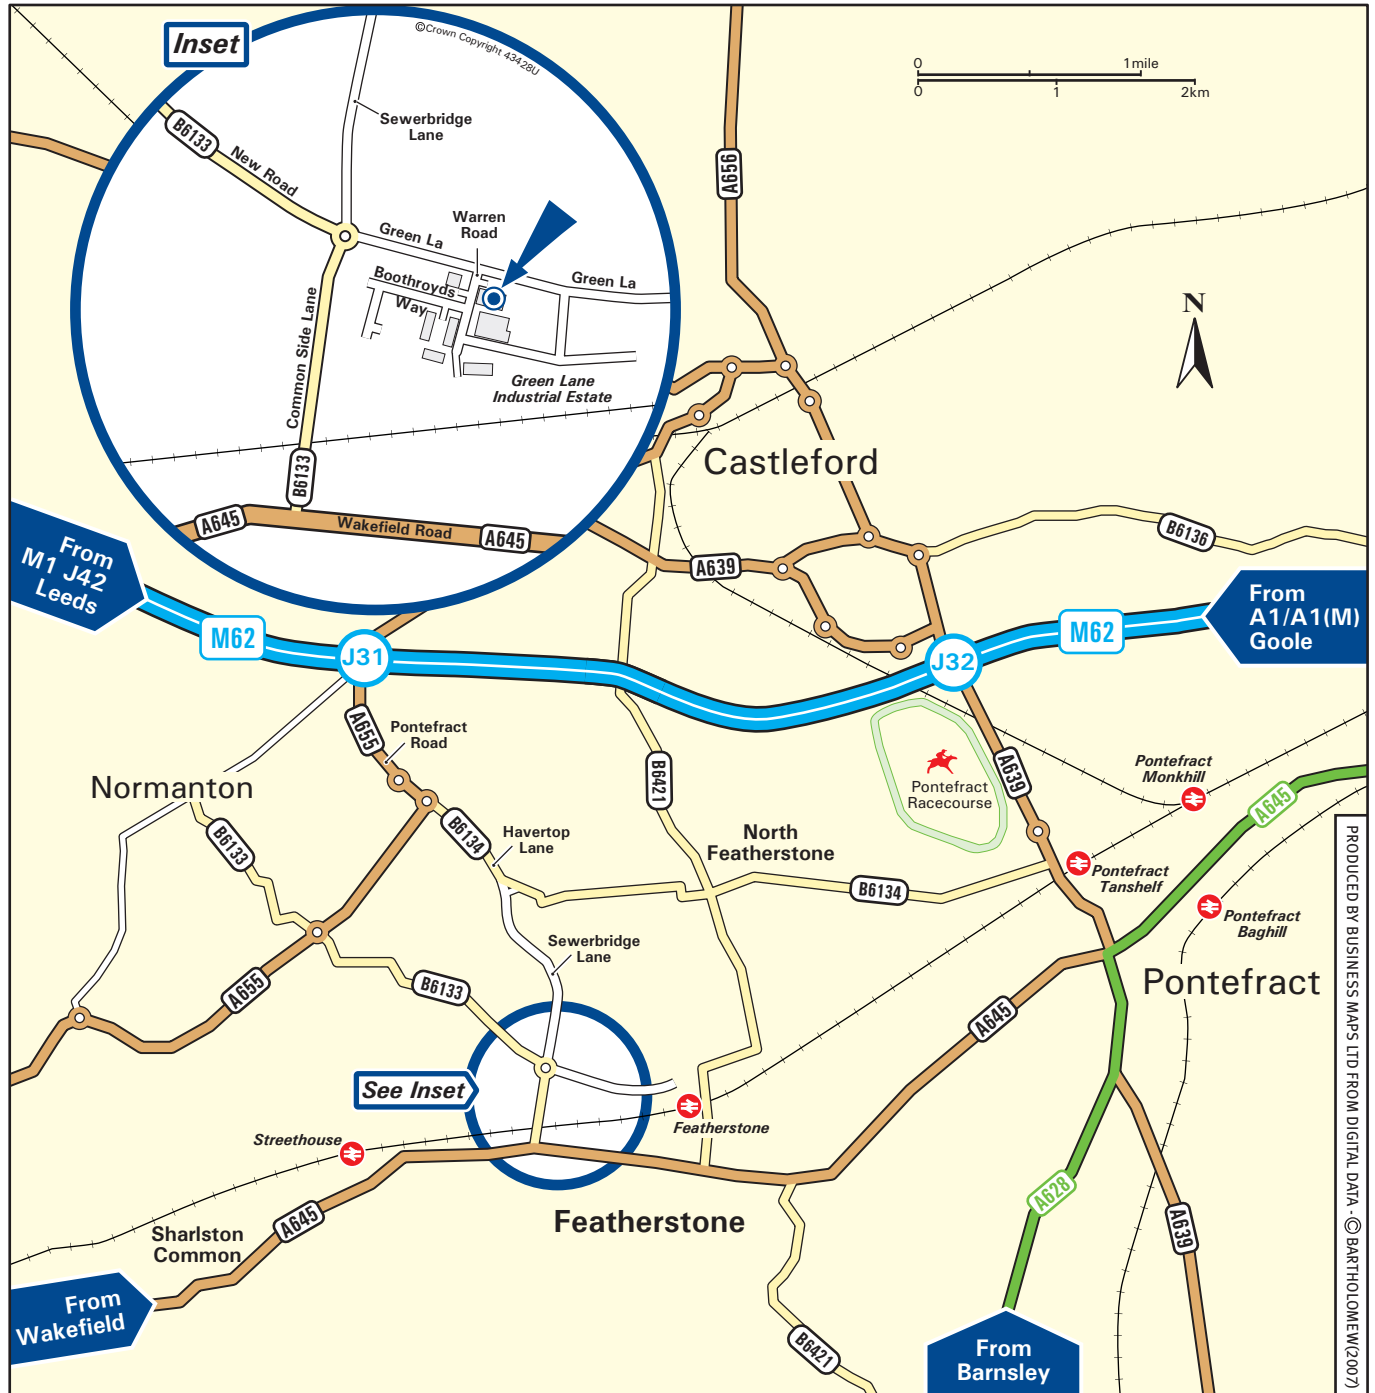

Chevin
HOUSING GROUP

Featherstone Office
Green Lane Business Park
Warren Road
Featherstone, Pontefract WF7 6EL
Tel: 0845 270 1088 - Fax: 01977 706 625
www.chevinha.co.uk

From M62 J31

Leave the M62 at Junction 31 (signed Castleford, Normanton & A655).
Join the A655 (Pontefract Road) following signs for Normanton Industrial Estate & Featherstone (B6134).
Continue straight over the first roundabout.
At the next roundabout, continue straight on, onto the B6134 (Havertop Lane), signed Ackton & Featherstone.
Continue for 1.4 miles and at the next roundabout, turn left onto Green Lane (signed Green Lane Industrial Park).
Turn right onto Warren Road.
We are located on the left hand side.

From M1

Leave the M1 at Junction 42 (signed Hull, Manchester & M62).
Join the M62 Eastbound towards Hull.
Follow directions above 'From M62 J31'.

By Train

Featherstone is served by trains from Wakefield, Pontefract and Knottingley.