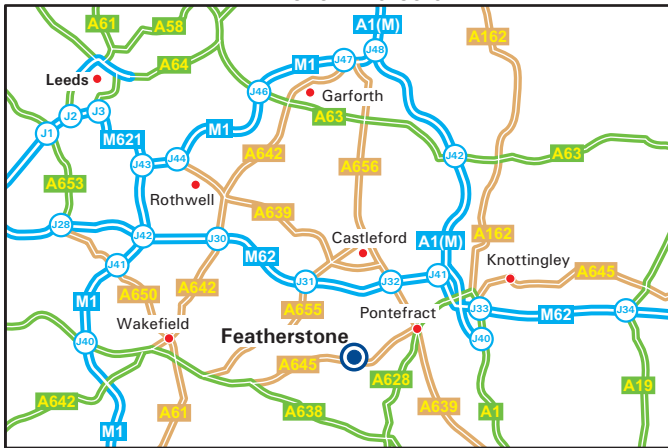

Chevin
HOUSING GROUP

Featherstone Office
Green Lane Business Park
Warren Road
Featherstone, Pontefract WF7 6EL
Tel: 0845 270 1088 - Fax: 01977 706 625
www.chevinha.co.uk

From M62 J31

Leave the M62 at Junction 31 (signed Castleford, Normanton & A655).
Join the A655 (Pontefract Road) following signs for Normanton Industrial Estate & Featherstone (B6134).
Continue straight over the first roundabout.
At the next roundabout, continue straight on, onto the B6134 (Havertop Lane), signed Ackton & Featherstone.
Continue for 1.4 miles and at the next roundabout, turn left onto Green Lane (signed Green Lane Industrial Park).
Turn right onto Warren Road.
We are located on the left hand side.

From M1

Leave the M1 at Junction 42 (signed Hull, Manchester & M62).
Join the M62 Eastbound towards Hull.
Follow directions above 'From M62 J31'.

By Train

Featherstone is served by trains from Wakefield, Pontefract and Knottingley.