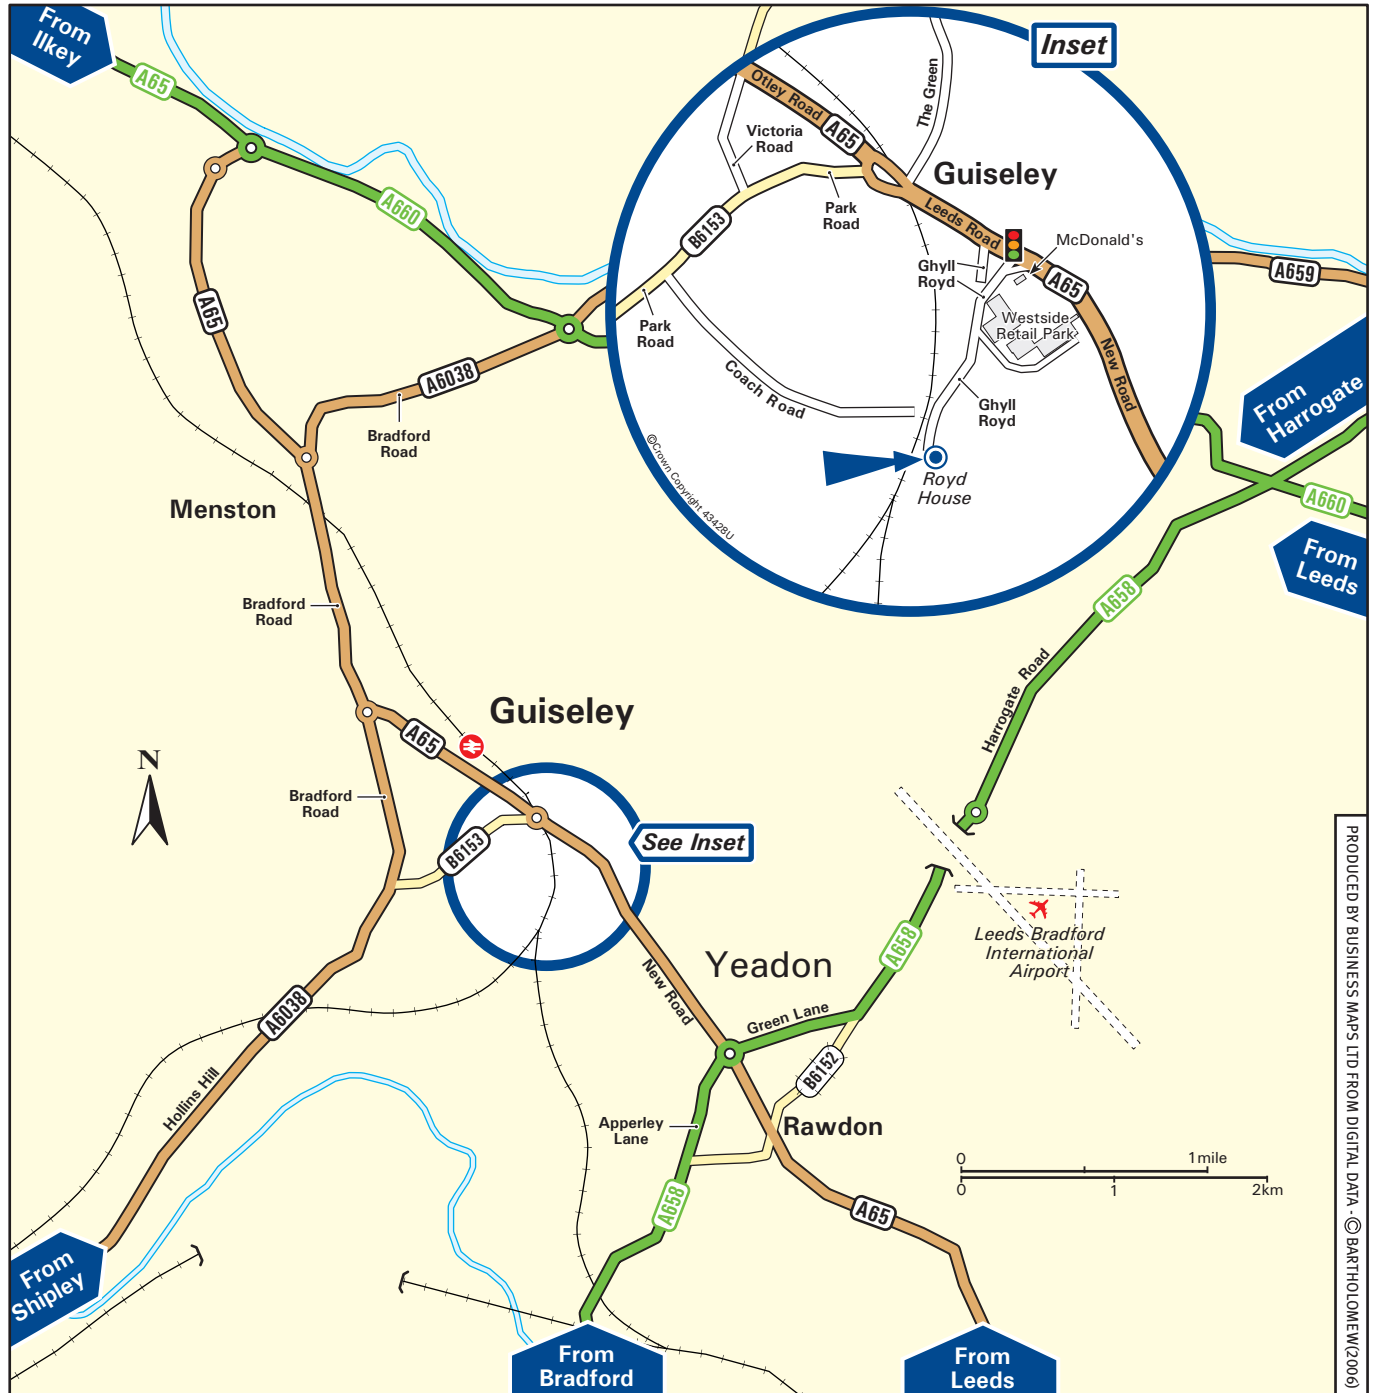

Chevin
HOUSING GROUP

Guiseley Office
Roid House, Low Mills
Guiseley LS20 9LU
Tel: 0845 270 1088 - Fax: 0113 250 0302
www.chevinha.co.uk

From Leeds

Leave the city centre via the A65 (Kirkstall Road) following signs for Ilkley and the Airport
Remain on the A65 for approx 7 miles passing Morrisons petrol station on left.
Go straight ahead through the traffic lights.
On the approach to the next traffic lights, take the left hand slip road at the retail park (McDonalds) - do not enter the retail park itself.
Continue on the road - we are located on the right hand side before Machells Reclamation.

From Bradford

Leave the city centre via the A658 (Otley Road).
Remain on the A658 for 5 miles, until the roundabout junction with the A65.
Turn left at the roundabout onto the A65.
Continue on the A65 for 1 mile passing Morrisons petrol station on the left
Go straight ahead through the traffic lights
On the approach to the next traffic lights, take the left hand slip road at the retail park (McDonalds) - do not enter the retail park itself.
Continue on the road - we are located on the right hand side before Machells Reclamation.

By Train 🚆

Guiseley is served by trains from Leeds, Bradford, Ilkley and Shipley.

PRODUCED BY BUSINESS MAPS LTD FROM DIGITAL DATA © BARTHOLOMEW(2006)