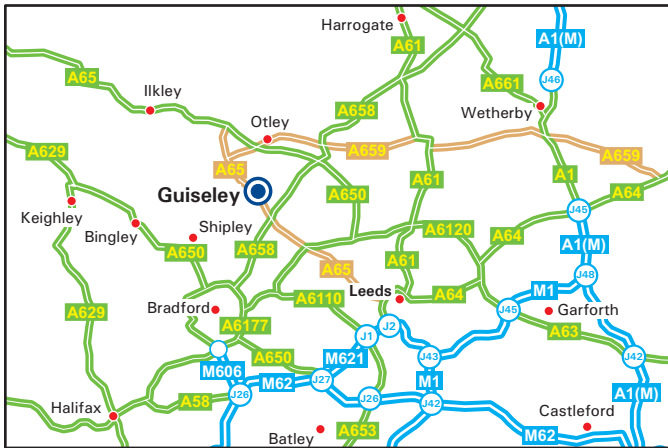

Chevin
HOUSING GROUP

Guiseley Office
Roid House, Low Mills
Guiseley LS20 9LU
Tel: 0845 270 1088 - Fax: 0113 250 0302
www.chevinha.co.uk

From Leeds

Leave the city centre via the A65 (Kirkstall Road) following signs for Ilkley and the Airport
Remain on the A65 for approx 7 miles passing Morrisons petrol station on left.
Go straight ahead through the traffic lights.
On the approach to the next traffic lights, take the left hand slip road at the retail park (McDonalds) - do not enter the retail park itself.
Continue on the road - we are located on the right hand side before Machells Reclamation.

From Bradford

Leave the city centre via the A658 (Otley Road).
Remain on the A658 for 5 miles, until the roundabout junction with the A65.
Turn left at the roundabout onto the A65.
Continue on the A65 for 1 mile passing Morrisons petrol station on the left
Go straight ahead through the traffic lights
On the approach to the next traffic lights, take the left hand slip road at the retail park (McDonalds) - do not enter the retail park itself.
Continue on the road - we are located on the right hand side before Machells Reclamation.

By Train 🚆

Guiseley is served by trains from Leeds, Bradford, Ilkley and Shipley.

PRODUCED BY BUSINESS MAPS LTD FROM DIGITAL DATA © BARTHOLOMEW(2006)