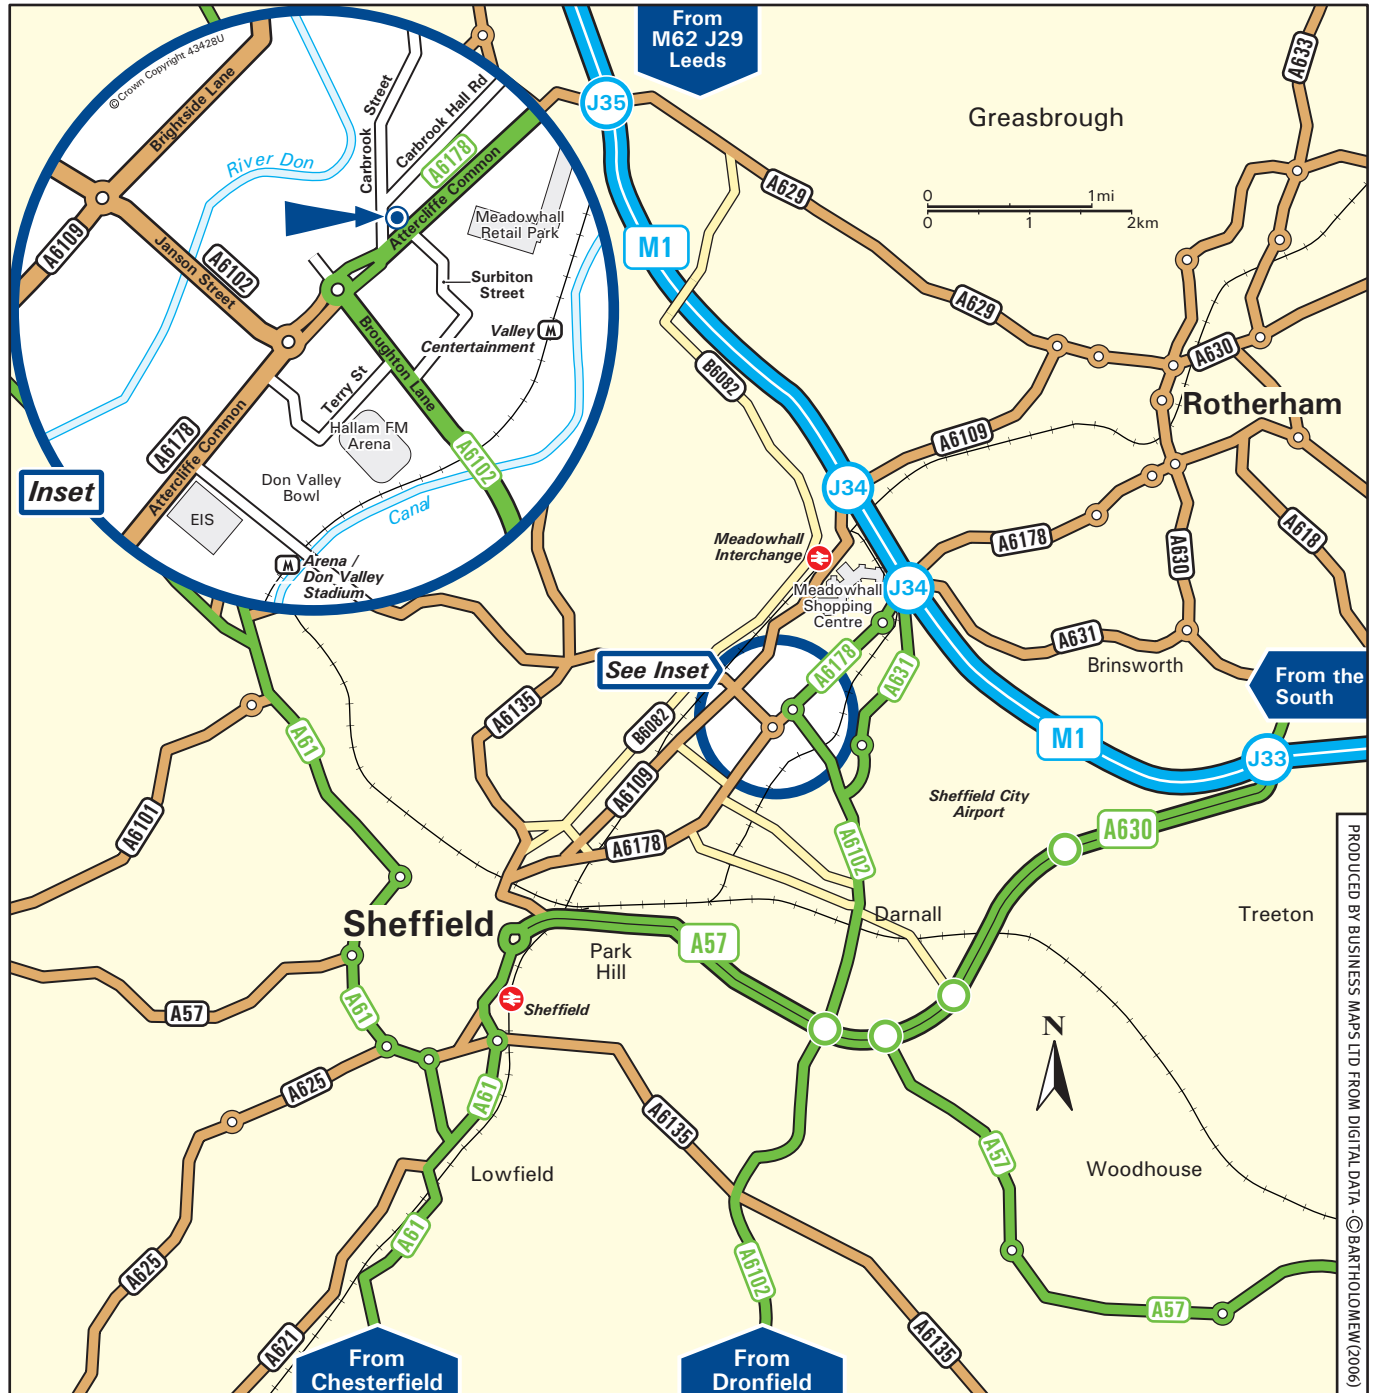

Bus

There are frequent bus services from the city centre that stop along Attercliffe Road.

PRODUCED BY BUSINESS MAPS LTD FROM DIGITAL DATA © BARTHOLOMEW (2006)